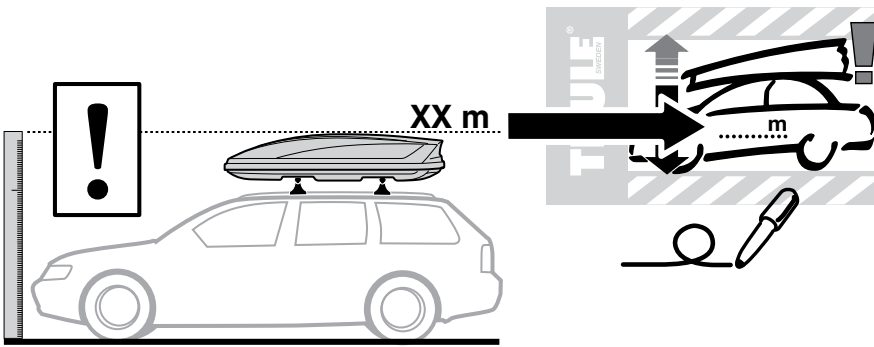

6

7

x3

8

9

Motion 200: 18 kg
Motion 600: 17 kg
Motion 800: 21 kg
Motion 900: 27 kg

Max 75 kg

THULE
SWEDEN
**ONE
KEY
SYSTEM**