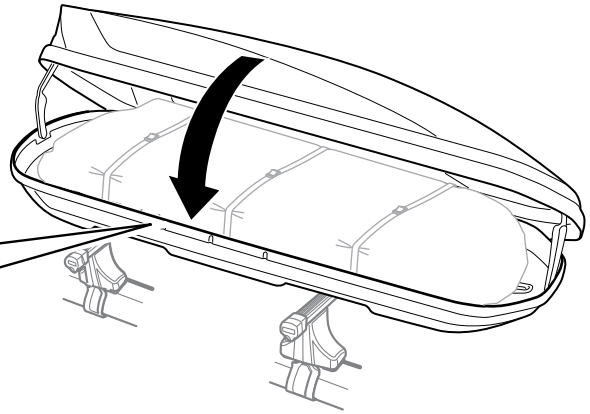

6

7

x3

8

9

Motion 200: 18 kg
Motion 600: 17 kg
Motion 800: 21 kg
Motion 900: 27 kg

Max 75 kg

THULE
SWEDEN
**ONE
KEY
SYSTEM**