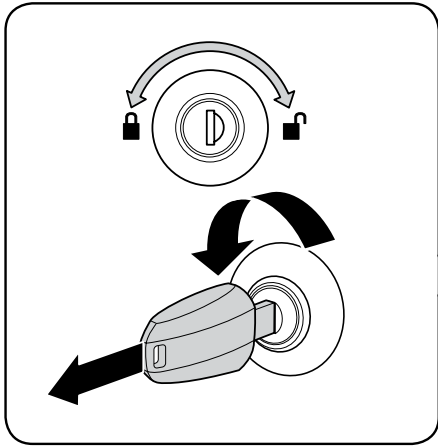

6

7

x3

8

9

Motion 200: 18 kg
Motion 600: 17 kg
Motion 800: 21 kg
Motion 900: 27 kg

Max 75 kg

THULE
SWEDEN
**ONE
KEY
SYSTEM**