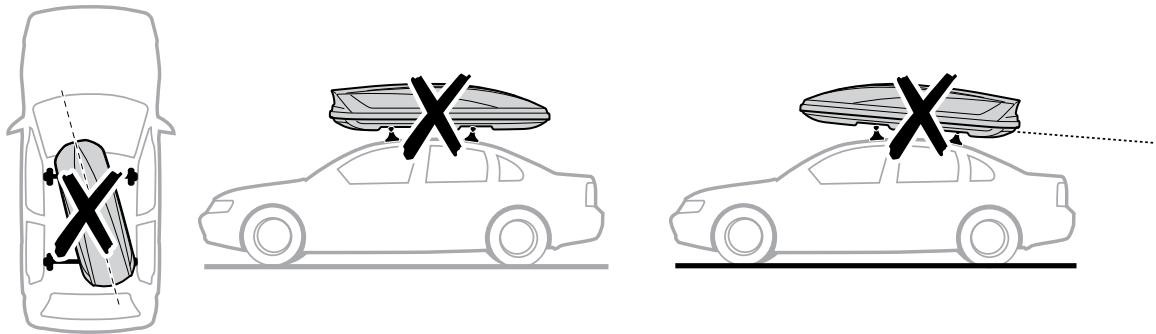

6

7

x3

8

9

Motion 200: 18 kg
Motion 600: 17 kg
Motion 800: 21 kg
Motion 900: 27 kg

Max 75 kg

THULE
SWEDEN
**ONE
KEY
SYSTEM**