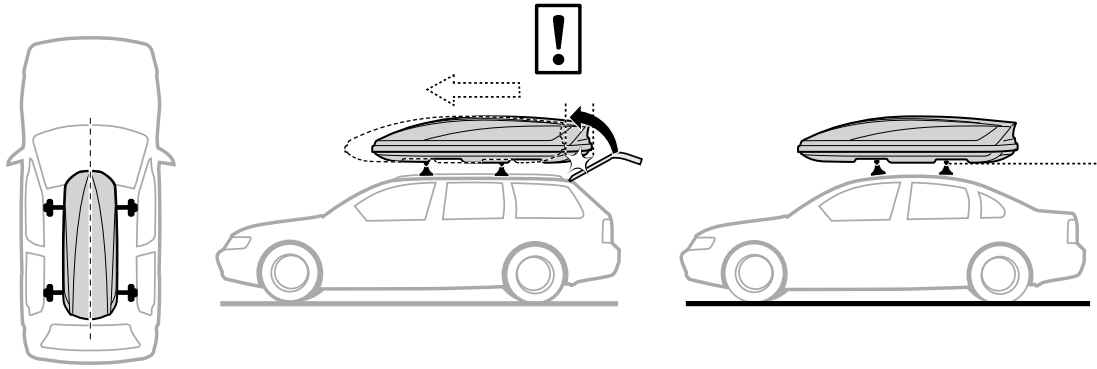

6

7

x3

8

9

Motion 200: 18 kg
Motion 600: 17 kg
Motion 800: 21 kg
Motion 900: 27 kg

Max 75 kg

THULE
SWEDEN
**ONE
KEY
SYSTEM**