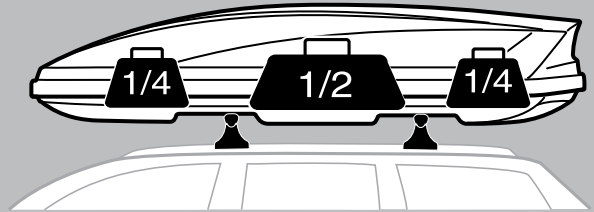

6

7

x3

8

9

Motion 200: 18 kg
Motion 600: 17 kg
Motion 800: 21 kg
Motion 900: 27 kg

Max 75 kg

THULE
SWEDEN
**ONE
KEY
SYSTEM**