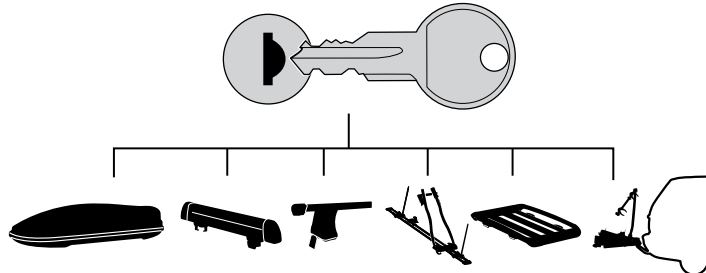

6

7

x3

8

9

Motion 200: 18 kg
Motion 600: 17 kg
Motion 800: 21 kg
Motion 900: 27 kg

Max 75 kg

THULE
SWEDEN
**ONE
KEY
SYSTEM**