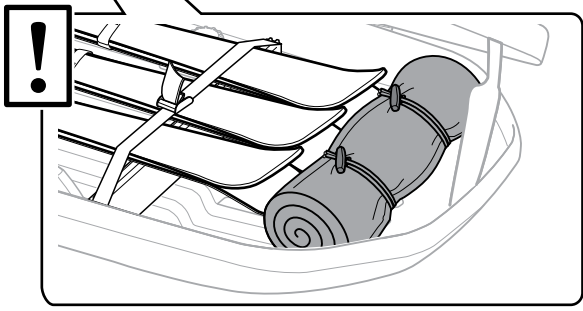

6

7

x3

8

9

Motion 200: 18 kg
Motion 600: 17 kg
Motion 800: 21 kg
Motion 900: 27 kg

Max 75 kg

THULE
SWEDEN
**ONE
KEY
SYSTEM**