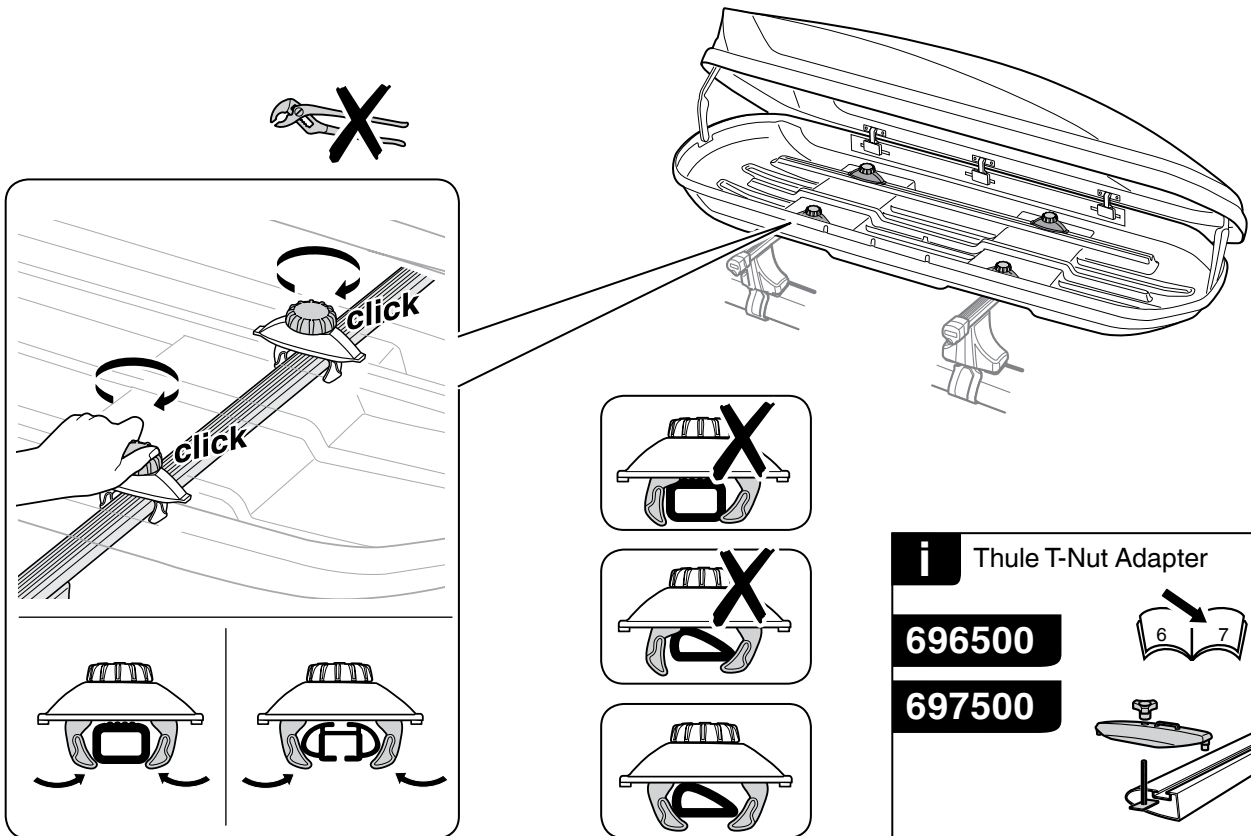

6

7

x3

8

9

Motion 200: 18 kg
Motion 600: 17 kg
Motion 800: 21 kg
Motion 900: 27 kg

Max 75 kg

THULE
SWEDEN
**ONE
KEY
SYSTEM**