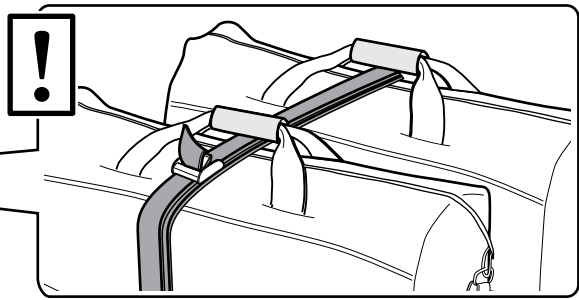

6

7

x3

8

9

Motion 200: 18 kg
Motion 600: 17 kg
Motion 800: 21 kg
Motion 900: 27 kg

Max 75 kg

THULE
SWEDEN
**ONE
KEY
SYSTEM**