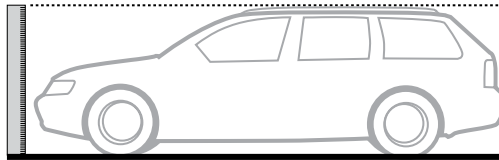

6

7

x3

8

9

Motion 200: 18 kg
Motion 600: 17 kg
Motion 800: 21 kg
Motion 900: 27 kg

Max 75 kg

THULE
SWEDEN
**ONE
KEY
SYSTEM**