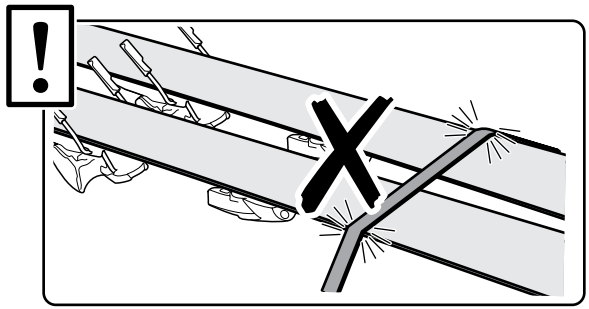

Instructions

Motion

AUTOTEILE IMMMLER

1st CLASS HOMESHOPPING · BEQUEM LIEFERN LASSEN
<http://www.autoteile-immmler.com>

THULE[®]
SWEDEN

3

4

5

6

7

x3

8

9

Motion 200: 18 kg
Motion 600: 17 kg
Motion 800: 21 kg
Motion 900: 27 kg

Max 75 kg

THULE
SWEDEN
**ONE
KEY
SYSTEM**