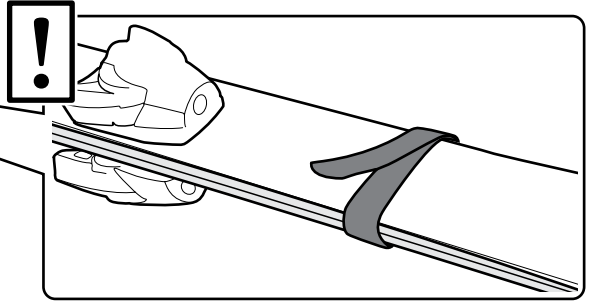

6

7

x3

8

9

Motion 200: 18 kg
Motion 600: 17 kg
Motion 800: 21 kg
Motion 900: 27 kg

Max 75 kg

THULE
SWEDEN
**ONE
KEY
SYSTEM**