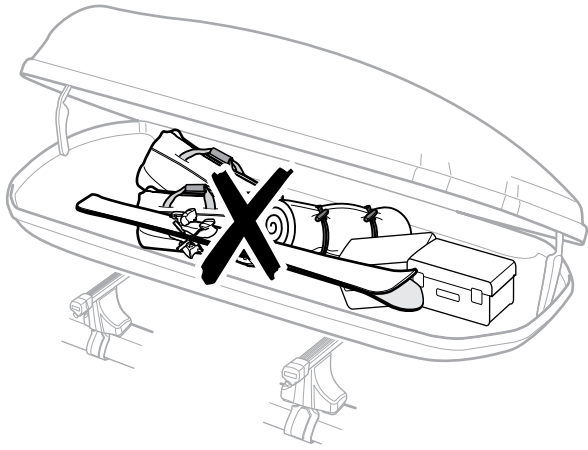

6

7

x3

8

9

Motion 200: 18 kg
Motion 600: 17 kg
Motion 800: 21 kg
Motion 900: 27 kg

Max 75 kg

THULE
SWEDEN
**ONE
KEY
SYSTEM**