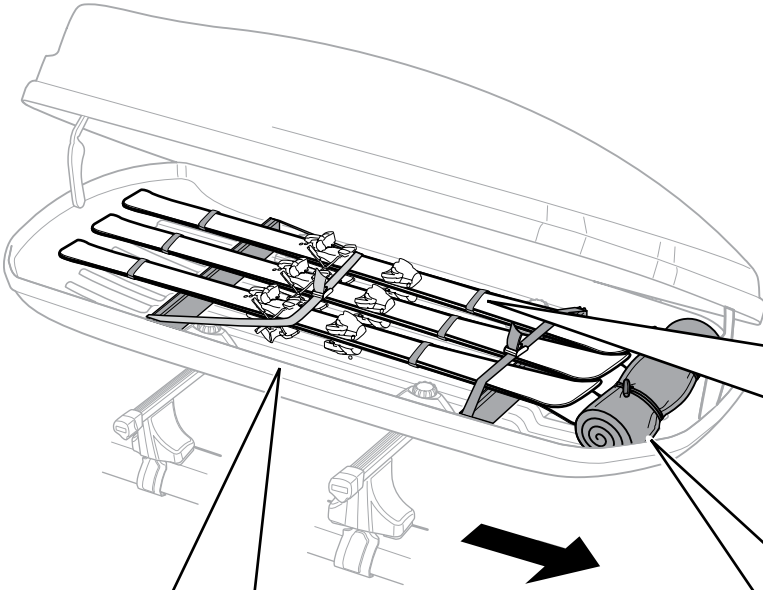

6

7

x3

8

9

Motion 200: 18 kg
Motion 600: 17 kg
Motion 800: 21 kg
Motion 900: 27 kg

Max 75 kg

THULE
SWEDEN
**ONE
KEY
SYSTEM**