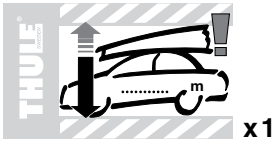

6

7

x3

8

9

Motion 200: 18 kg
Motion 600: 17 kg
Motion 800: 21 kg
Motion 900: 27 kg

Max 75 kg

THULE
SWEDEN
**ONE
KEY
SYSTEM**