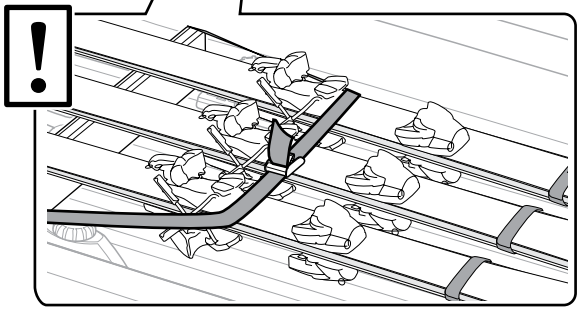

6

7

x3

8

9

Motion 200: 18 kg
Motion 600: 17 kg
Motion 800: 21 kg
Motion 900: 27 kg

Max 75 kg

THULE
SWEDEN
**ONE
KEY
SYSTEM**