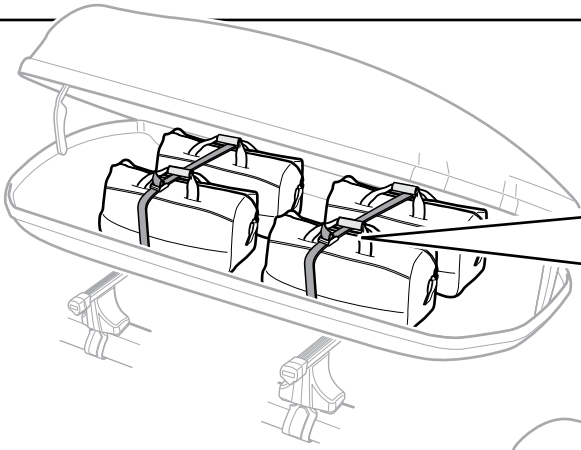

6

7

x3

8

9

Motion 200: 18 kg
Motion 600: 17 kg
Motion 800: 21 kg
Motion 900: 27 kg

Max 75 kg

THULE
SWEDEN
**ONE
KEY
SYSTEM**